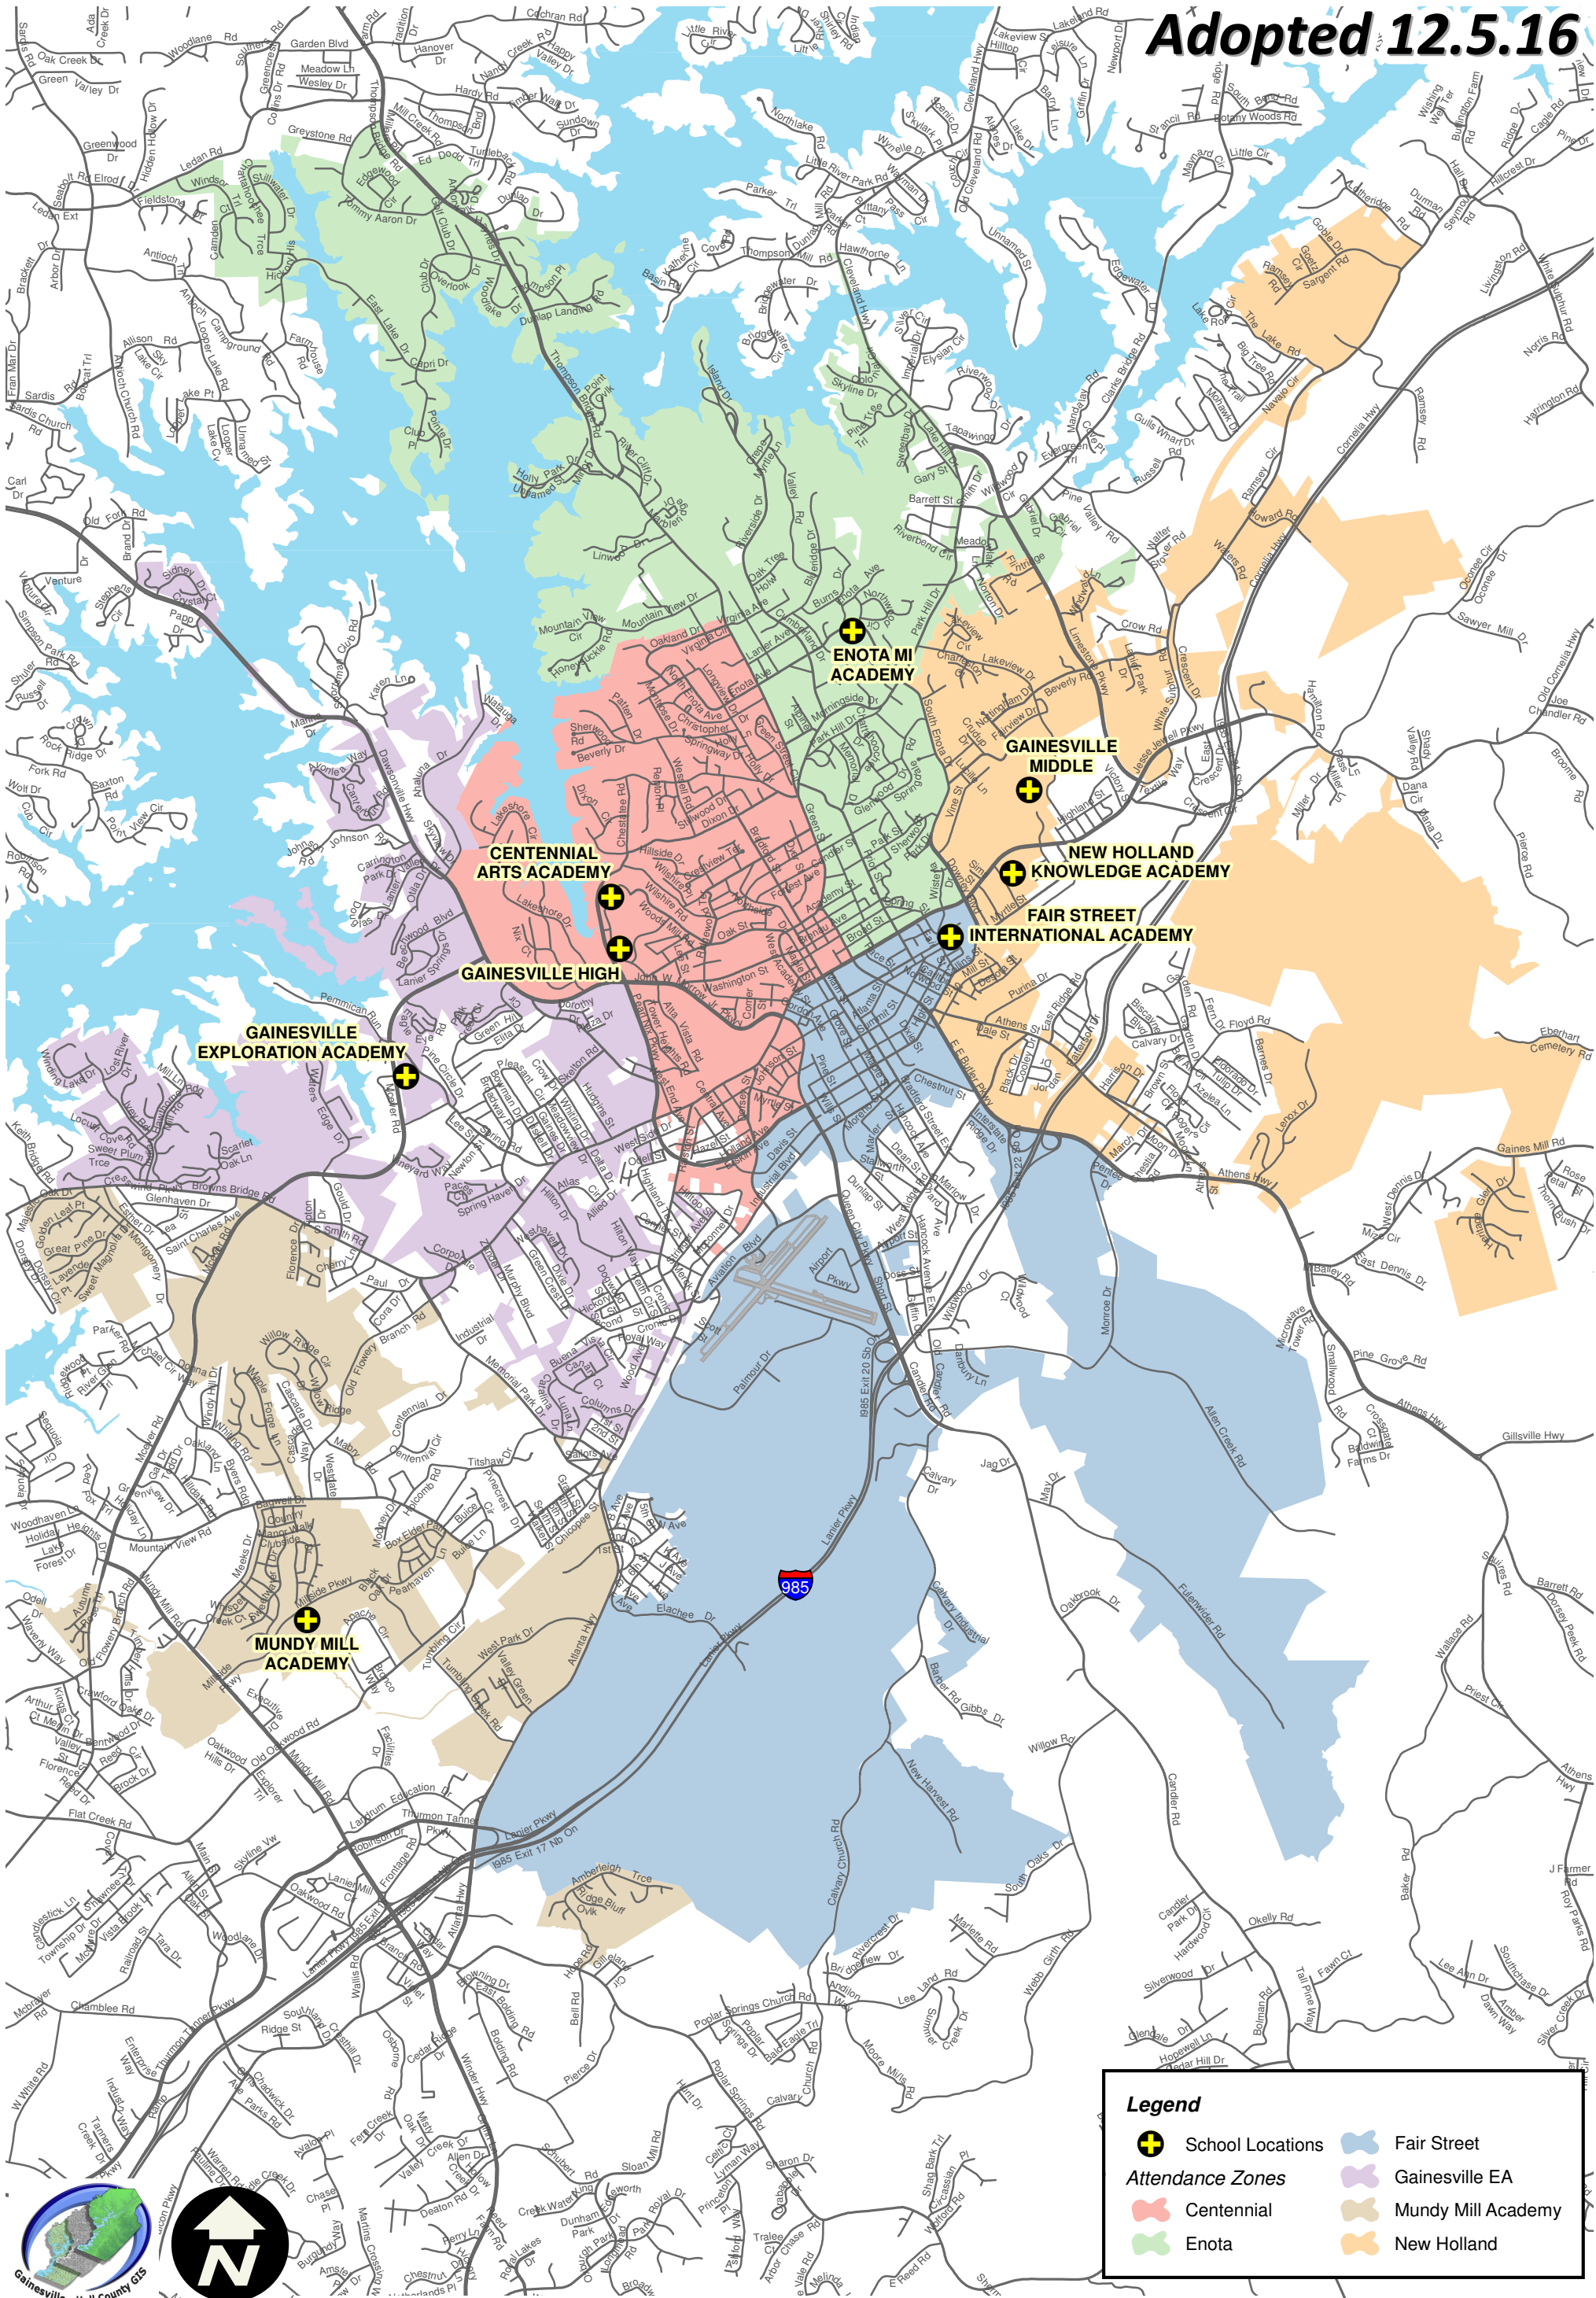

Gainesville City Schools - Attendance Zones

Adopted 12.5.16

Legend

- School Locations
- Fair Street
- Centennial
- Enota
- Gainesville EA
- Mundy Mill Academy
- New Holland

Date: 12/9/2016

0 1 2 3 4 5 Miles